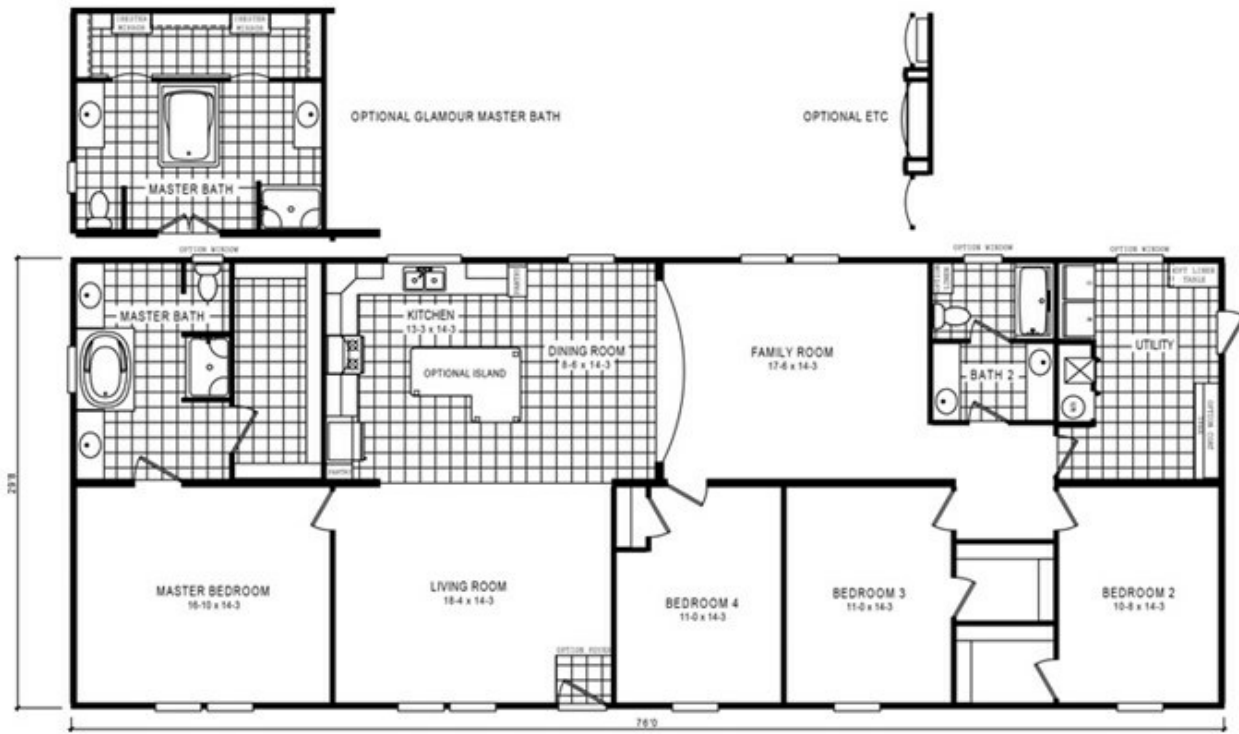

SET UP IN ROCKETEER 10

ROCKETEER 10 Floor plan number: ROC730139NCAB
4 beds • 2 baths • 2432 sq.ft. • 32' width • 76' depth

Our home building facilities invest in continuous product and process improvements. Plans, dimensions, features, materials, specifications and availability are subject to change without notice or obligation. Renderings and floor plans are representative likenesses of our homes and may differ from the actual homes. We invite you to tour a Home Center near you and inspect the highest value in quality housing available or call (864) 286-6888 to speak with a Home Consultant. Copyright 2017, CMH. All rights reserved.